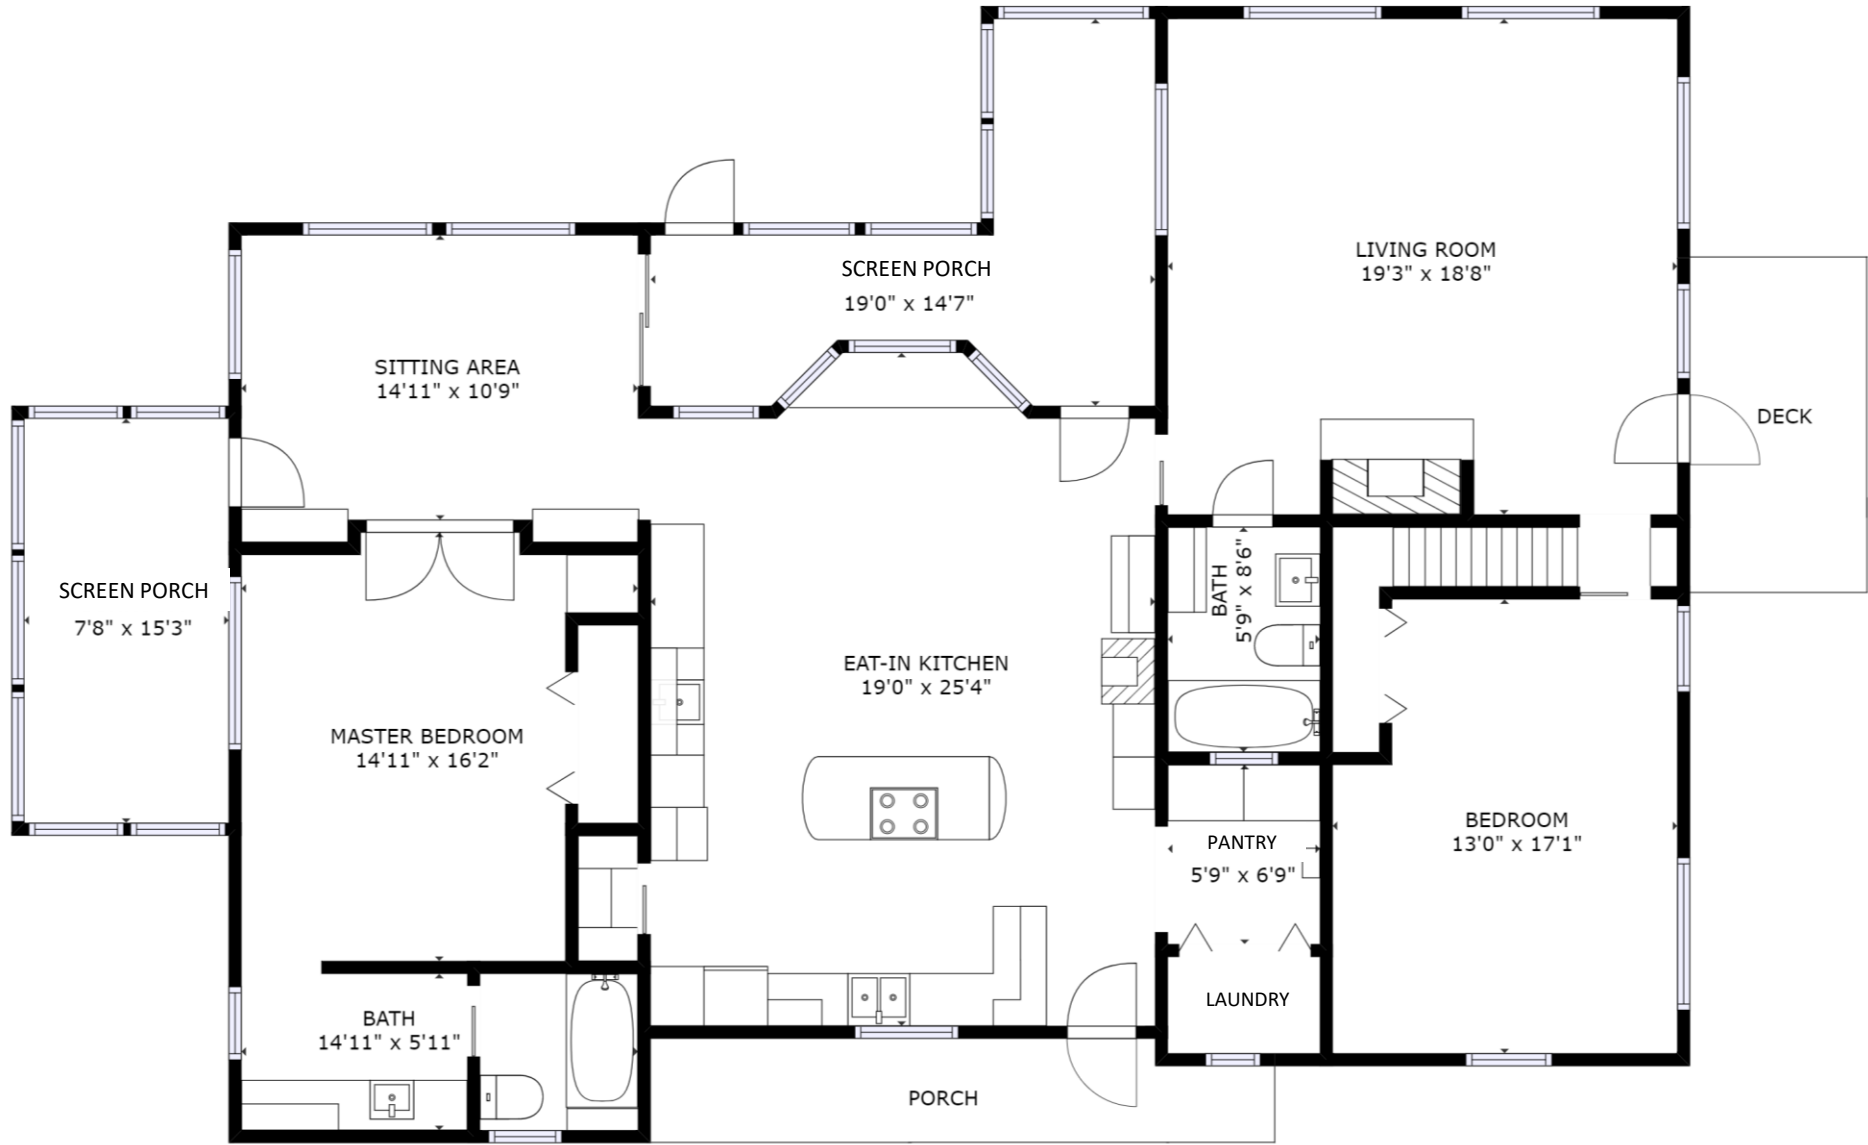

Address: 4 Carriage Lane, Georgetown, ME

1st Floor *Although floor plans are generally 99% accurate it is suggested that they be verified.

Address: 4 Carriage Lane, Georgetown, ME

2nd Floor Loft *Although floor plans are generally 99% accurate it is suggested that they be verified.

Floor Plans Courtesy Of www.ListingTunnel.com, Westbrook, ME